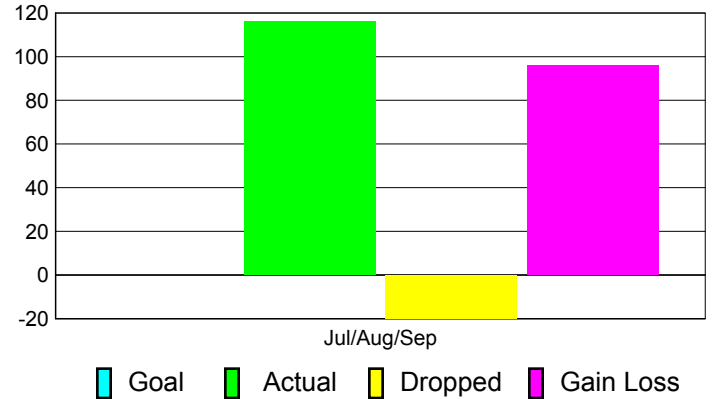

Membership Results 2011-2012

Goal, New, Dropped, Gain/Loss